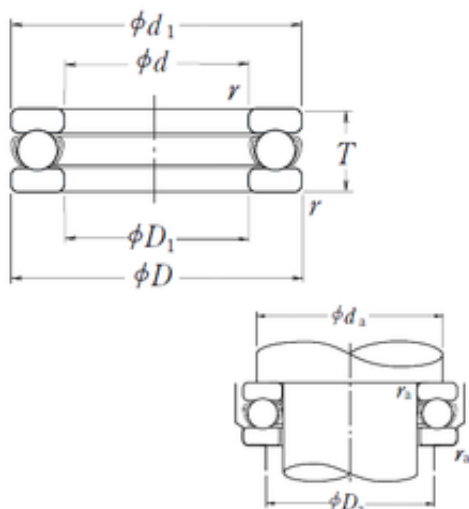

Toyana BEARING CORP. OF AMERICA

NSK Thrust Bearing 51206

Bearing No. 51206

Size	30x52x16 mm
Bore Diameter	30 mm
Outer Diameter	52 mm
Width	16 mm
d	30 mm
D	52 mm
T	16 mm
d1	52 mm
r min.	0,6 mm
D1	32 mm
da min.	43 mm
Da max.	39 mm
ra max.	0,6 mm
Weight	0,137 Kg
Basic dynamic load rating (C)	29,5 kN
Basic static load rating (C0)	58 kN
(Grease) Lubrication Speed	3400 r/min
Category	Thrust Ball Bearing
Inventory	0.0
Manufacturer Name	NSK
Minimum Buy Quantity	N/A
Weight / Kilogram	0.15
EAN	0029176026539
Product Group	B00308
Rolling Element	Ball Bearing
Thrust Bearing	Yes

51206 Bearing 2D drawings and 3D CAD models

Toyana BEARING CORP.OF AMERICA

Single or Double Direction	Single Direction
Banded	No
Cage Material	Steel
Precision Class	Non-Precision
Component Description	Roller Assembly Plus Raceways
Other Features	Single Row With Flat Seat
Long Description	30MM Bore 1; 32MM Bore 2; 52MM Outside Diameter; 16MM Height; Ball Bearing; Single Direction; Not Banded; Steel Cage; Non-Precision
Inch - Metric	Metric
Category	Thrust Ball Bearings
UNSPSC	31171552
Harmonized Tariff Code	8482.10.50.08
Noun	Bearing
Keyword String	Ball Thrust
Manufacturer URL	http://www.nskamericas.com
Manufacturer Item Number	51206
Weight / LBS	0.30203
Outside Diameter	2.047 Inch 52 Millimeter
Bore 2	1.26 Inch 32 Millimeter
Bore 1	1.181 Inch 30 Millimeter
Overall Height with Aligning Washer	0 Inch 0 Millimeter
Height	0.63 Inch 16 Millimeter
bore diameter:	30 mm
static load capacity:	5950 kg
outside diameter:	52 mm
dynamic load capacity:	3000 kg
overall width:	16 mm